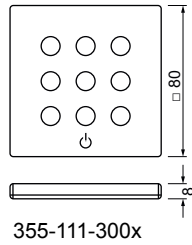

FURNITURE

12Vdc

FURNITURE SQUARE Möbelaufbauleuchte 80x80mm, Aluminium / Kunststoff, Abstrahlwinkel 120°
FURNITURE SQUARE surface-mounted furniture luminaire 80x80mm, aluminium / plastic, beam angle 120°