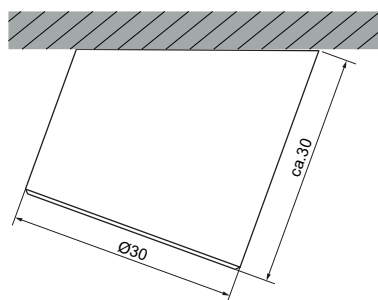

passendes Netzteil 556-176-50
suitable power supply 556-176-50

Eingangsstrom input current	Nennleistung rated power	Abstrahlwinkel beam angle	CRI	Farbtemperatur colour temperature	Lichtstrom luminous flux	LED-Farbe LED colour	Gehäusefarbe housing colour	Artikelnummer item number
350mA	1W	38°	>80	typ. 3000K	typ. 70lm	warmweiß warm white	weiß white	355-124-3000
							Nickel matt nickel satin	355-124-3001

FURNITURE POINT Möbelaufbauleuchte Ø30mm, Aluminium, Zuleitung 2000mm, Neigungswinkel 20°

FURNITURE POINT surface mounted furniture luminaire Ø30mm, aluminium, power cable 2000mm, tilt angle 20°