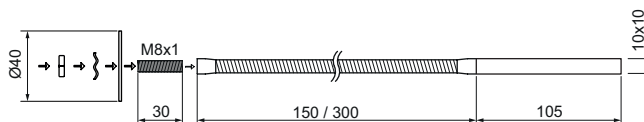

LED-Leuchten Indoor

Flexleuchten

Flexleuchte, 12Vdc, 4,2W, Nasslack Silber
Flexible luminaire, 12Vdc, 4.2W, wet-coated silver