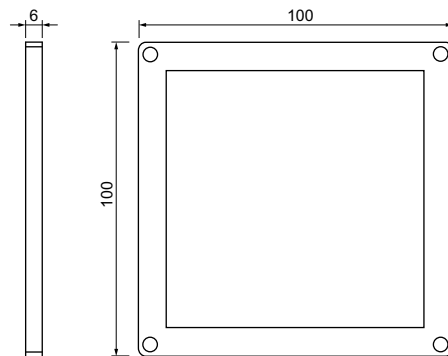

passende Netzteile 550-604-50 / 550-605-50
suitable power supply 550-604-50 / 550-605-50

Eingangsspannung input voltage	Nennleistung rated power	Farbtemperatur colour temperature	Lichtstrom luminous flux	LED-Farbe LED colour	Gehäusefarbe housing colour	Artikelnummer item number
12Vdc	3W	3000K	145lm	warmweiß warm white	weiß white	355-127-3000