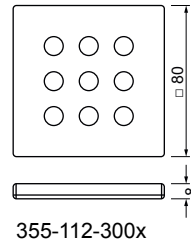

FURNITURE

12Vdc

FURNITURE SQUARE Möbelaufbauleuchte 80x80mm, Aluminium / Kunststoff, Abstrahlwinkel 120°
FURNITURE SQUARE surface-mounted furniture luminaire 80x80mm, aluminium / plastic, beam angle 120°