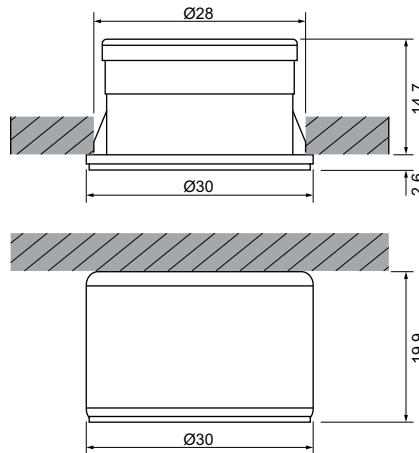

LED-Leuchten Indoor

FURNITURE

350mA

FURNITURE POINT Möbeleinbauleuchte / Möbelaufbauleuchte Ø30mm, Aluminium, Zuleitung 2000mm

FURNITURE POINT Recessed furniture luminaire / surface mounted furniture luminaire Ø30mm, aluminium, power cable 2000mm